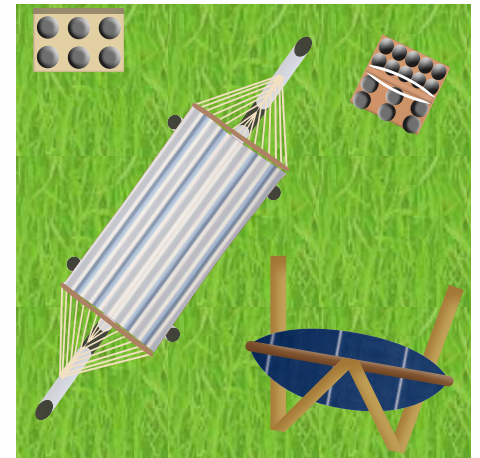

Tip: With artificial grass it looks like an inviting oasis

Nautico Cool Grey - Powder Coated Steel Stand for Single Hammocks: 310 cm x 90 cm

Calma Nature - FSC™ certified Larch Stand for all Hammock Chairs: 150 cm x 130 cm

Tree Display for Hammocks and Hammock Chairs: 50 cm x 50 cm

Cardboard Display for Hammocks: 60 cm x 40 cm