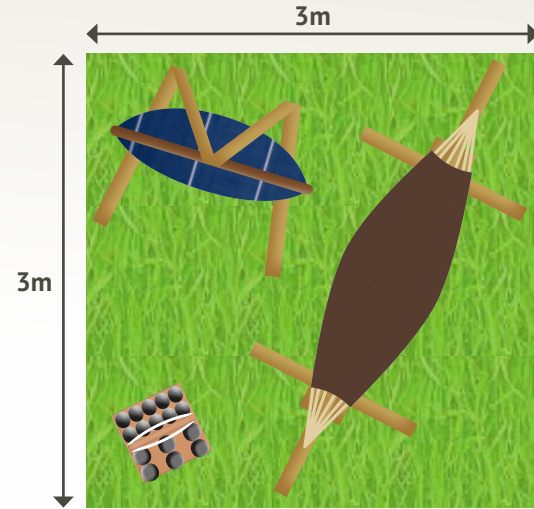

Calma Nature - FSC™ certified Larch Stand for all Hammock Chairs: 150 cm x 130 cm

Tree Display for Hammocks and Hammock Chairs: 50 cm x 50 cm

Elipso Nature - FSC™ certified Larch Stand for Single Hammocks: 320 cm x 120 cm