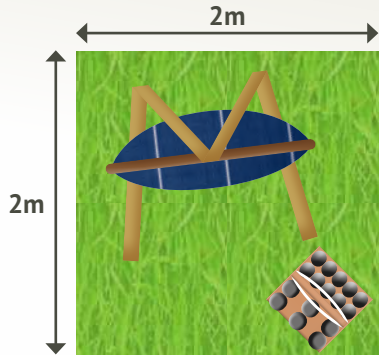

Made from recycled (MDF) wood.
Printed with LA SIESTA logo.

Create your
hammock
wall

H-Hanger D1BU-H

for Classic Hammocks

Product Size (Retail Packaging):
25 x 30,5 x 0,8 cm

Made from recycled (MDF) wood.
Printed with LA SIESTA logo.

CREATE YOUR HAMMOCK SHOWROOM

Small areas

Tree Display for Hammocks and Hammock Chairs: 50 cm x 50 cm

Cardboard Display for Hammocks: 60 cm x 40 cm

Medium areas

Calma Nature - FSC™ certified Larch Stand for all Hammock Chairs: 150 cm x 130 cm

Tree Display for Hammocks and Hammock Chairs: 50 cm x 50 cm

Nautico Cool Grey - Powder Coated Steel Stand for Single Hammocks: 310 cm x 90 cm

Tree Display for Hammocks and Hammock Chairs: 50 cm x 50 cm

Large areas