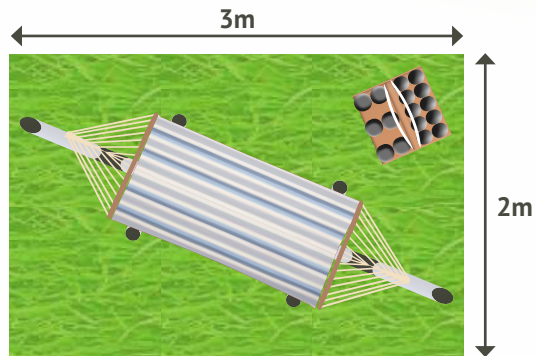

Tree Display for Hammocks and Hammock Chairs: 50 cm x 50 cm

Nautico Cool Grey - Powder Coated Steel Stand for Single Hammocks: 310 cm x 90 cm

Tree Display for Hammocks and Hammock Chairs: 50 cm x 50 cm

Large areas